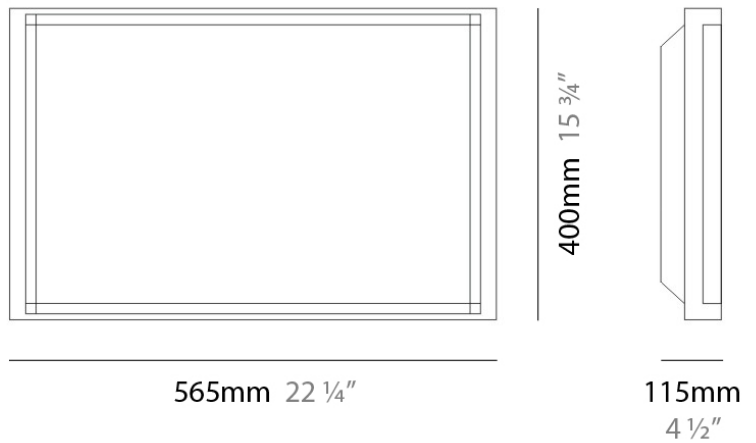

VISION SURFACE

D12002

GENERAL

Series: Vision
Division: Design
Mounting Type: Surface
Mounting Location: Ceiling

PHYSICAL

Length (mm): 565
Length (in): 22 1/4
Width (mm): 400
Width (in): 15 3/4
Height (mm): 115
Height (in): 4 1/2
Extension (mm): 114
Extension (in): 4 1/2
Light Distribution: Omnidirectional
Weight (kg): 8.108
Weight (lbs): 17.86
Diffuser: Satin White Screen Printed Glass
Fixture Finish: Chrome
Fixture Material: Aluminum

ELECTRICAL

Number of Lamps: 1
Lamp Type: LED Retrofit
Bulb Included: Bulb Not Included
Total Output Wattage (W): 20 / 150
Max. Wattage Per Lamp (W): 20 / 150
Lamp Base: RSC
Input Voltage (V): 120

LED

OPTICAL

RATINGS AND CERTIFICATIONS

Certified By: CSA Certified to UL and CSA Standards
IP rating: IP20