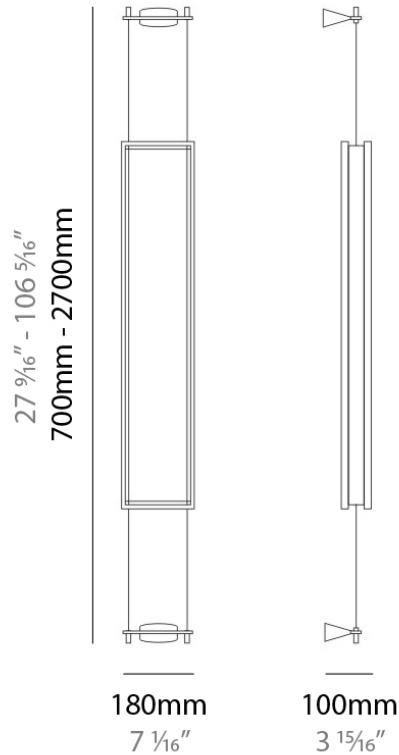

VISION SURFACE

D13005

PROJECT	
TYPE	
NOTES	
QUANTITY	
DATE	

GENERAL

Series: Vision
Division: Design
Mounting Type: Surface
Mounting Location: Wall
Subcategory: Ambient

PHYSICAL

Shape: Rectangle
Length (mm): 180
Length (in): 7 ¹/₁₆
Height (mm): 700 - 2700
Height (in): 27 ⁹/₁₆
Max. Overall Height (mm): 2699
Max. Overall Height (in): 106 ¹/₄
Extension (mm): 102
Extension (in): 4
Light Distribution: Omnidirectional
Weight (kg): 6.54
Weight (lbs): 14.4
Diffuser: Satin White Screen Printed Glass
Fixture Finish: Chrome
Fixture Material: Metal

ELECTRICAL

Number of Lamps: 2
Lamp Type: LED Retrofit / Halogen
Lamp Shape: T10
Bulb Included: Bulb Not Included
Total Output Wattage (W): 36 / 200
Max. Wattage Per Lamp (W): 18 / 100
Lamp Base: E26
Input Voltage (V): 120

LED

OPTICAL

RATINGS AND CERTIFICATIONS

Certified By: CSA Certified to UL and CSA Standards
IP rating: IP20